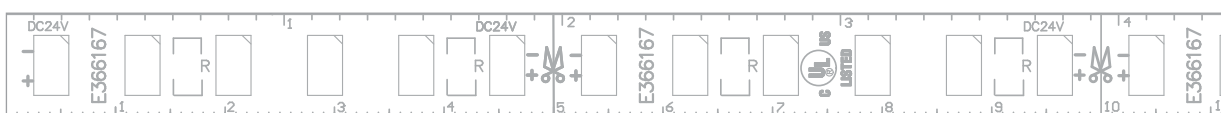

Dynamic control of the red, green, blue, and white (3500K) spectrum  
Nova Flex Dynamic RGBW is for projects that need versatile color control including white.

Job Name:

Type:

**DYNAMIC SERIES**

	Description	Lumen Output (lm/ft)	Power Consumption	Class II Max Length (ft)	Cut Length (in)
NF-RGBW-O-60-12V	Dynamic control of red, green, blue, and white (3500K) spectrum	20-200 (varies by color)	8.8 watts/ft	6.8'	2"
NF-RGBW-O-60-24V				10.9'	4"

**PHYSICAL**

Operating Temp	-15°F to 140°F
Class II Maximum Length (ft)	12V: 6.8 24V: 10.9'
Cut Length (in)	12V: 2" 24V: 4"
Environment	Dry Damp Wet
IP Rating	IP65
Mounting	3M Adhesive Clips Channels
Dimensions	0.55" W * 0.14 H

**ELECTRICAL**

Input Voltage	12V, 24V DC
Power Consumption	8.8 watts / ft
LEDs / Meter	60
Lamp Life	50,000+ hours
Wire Size	20 AWG, 5 wire
Dimming	With required controller
Certifications	UL Listed ETL Listed
Warranty	2 years

Actual size