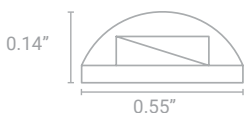

Actual size