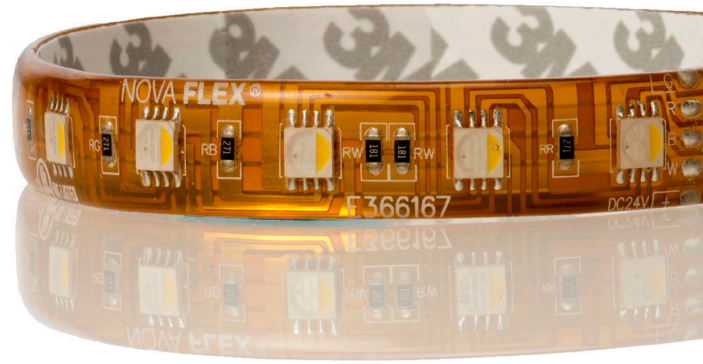

DIGITAL RGB

Dynamic control of the red, green, and blue spectrum for each individual LED. Nova Flex Color Changing Digital RGB is for attention-grabbing projects that desire movement effects.

PRODUCT CODE	LUMENS/FT	EFFICACY
NF-DRGB-0-48-24V	22 - 120	7 - 40

Also available in IP20 and IP68

PHYSICAL

Operating Temp	-15° F to +140° F (-26° C to +60° C)
Class II Max Run	16 ft
CRI	80+
Cut Length	5 in
Environment	IP65
Mounting	3M Adhesive / Clips / Channels
Width	0.40 in (10.16 mm)
Height	0.14 in (3.56 mm)

ELECTRICAL

Input Voltage	24V DC
Power Consumption	3.0 w/ft
LEDs/Meter	48
Lamp Life	50,000+ hours
Wire Size	20 AWG, 4 wire
Dimming	With required controller
Certifications	UL Listed
Warranty	2 years