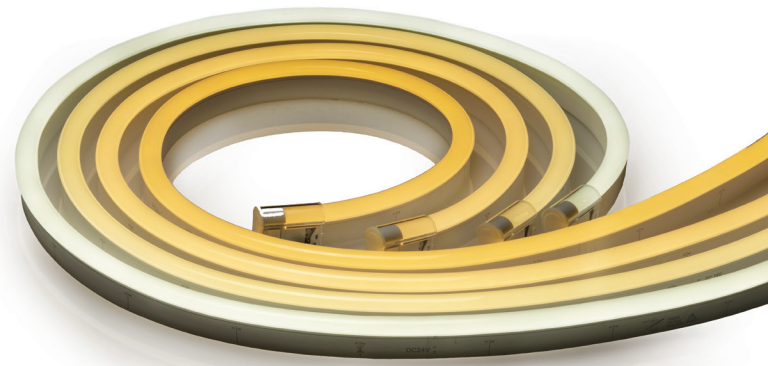

STATIC NEON WHITE

The Nova Flex Neon Round Series offers an architectural-grade LED neon giving you a modern, energy-efficient way to achieve a classic neon attention-grabbing look.

PRODUCT CODE	LUMENS/FT	EFFICACY
NF-NEON-W-ROUND-24V-2700K	103	28
NF-NEON-W-ROUND-24V-3000K	103	28
NF-NEON-W-ROUND-24V-3500K	115	31
NF-NEON-W-ROUND-24V-5000K	115	31

PHYSICAL

Operating Temp	-15° F to +140° F (-26° C to +60° C)
Class II Max Run	25.9 ft
CRI	80+
Cut Length	3.28"
Environment	IP68
Mounting	Clips / Channels
Width	0.67 in (17.02 mm)
Height	1.14 in (28.96 mm)

ELECTRICAL

Input Voltage	24V DC
Power Consumption	3.7 w/ft
Lamp Life	50,000+ hours
Wire Size	20 AWG, 2 wire
Dimming	MLV / ELV / 0-10V
Certifications	UL Listed
Warranty	3 years