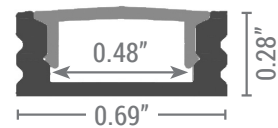

SURFACE 1707

Nova Flex LED aluminum channels help achieve the perfect look for any application. Create a fixture, diffuse light with lenses, or add another level of protection.

Compatible with all LED ribbon excluding Design & Pro 240, IP68 Ribbon, Flex Line 120V and Neon.

SPECIFICATIONS

Material	Anodized Aluminum
Lens Type (Light Transmission)	Clear (100%) / Soft (70%) / Solid (50+%)
Lighting Source Width	0.48" (12.2mm)
Application Type	Residential / Commercial Lighting, Indoor or Outdoor, Decorative
Available Lengths	3.28' (1M) or 6.56' (2M)
Width	0.69" (17.5mm)
Height	0.28" (7.1mm)
Inside Width	0.48" (12.2mm)