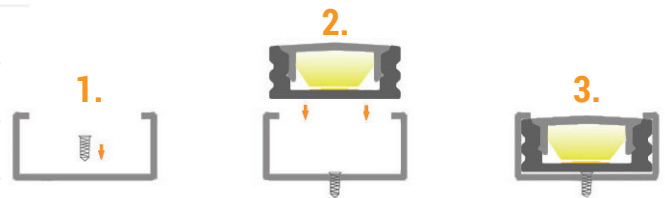

SURFACE 1707

Nova Flex LED aluminum channels help achieve the perfect look for any application. Create a fixture, diffuse light with lenses, or add another level of protection.

Compatible with all LED ribbon excluding Design & Pro 240, IP68 Ribbon, Flex Line 120V and Neon.

SPECIFICATIONS

Material	Anodized Aluminum
Lens Type (Light Transmission)	Clear (100%) / Soft (70%) / Solid (50+%)
Lighting Source Width	0.48" (12.2mm)
Application Type	Residential / Commercial Lighting, Indoor or Outdoor, Decorative
Available Lengths	3.28' (1M) or 6.56' (2M)
Width	0.69" (17.5mm)
Height	0.28" (7.1mm)
Inside Width	0.48" (12.2mm)