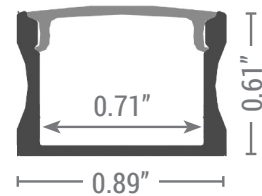

# SURFACE 2216

Nova Flex LED aluminum channels help achieve the perfect look for any application. Create a fixture, diffuse light with lenses, or add another level of protection.

Compatible with all LED ribbon excluding Design & Pro 240 IP68, Flex Line 120V and Neon.

## SPECIFICATIONS

Material	Anodized Aluminum
Lens Type (Light Transmission)	Clear (100%) / Soft (70%) / Solid (50+%)
Lighting Source Width	0.71" (18mm)
Application Type	Residential / Commercial Lighting, Indoor or Outdoor, Decorative
Available Lengths	3.28' (1M) or 6.56' (2M)
Width	0.89" (22.6mm)
Height	0.61" (15.5mm)
Inside Width	0.71" (18mm)
Lens; suitable for outdoor use with respect to exposure to ultraviolet Light and Water Exposure in accordance with UL 746C	