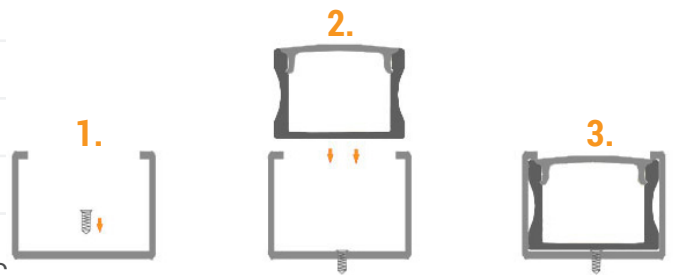

# SURFACE 2216

Nova Flex LED aluminum channels help achieve the perfect look for any application. Create a fixture, diffuse light with lenses, or add another level of protection.

Compatible with all LED ribbon excluding Design & Pro 240 IP68, Flex Line 120V and Neon.

## SPECIFICATIONS

Material	Anodized Aluminum
Lens Type (Light Transmission)	Clear (100%) / Soft (70%) / Solid (50+%)
Lighting Source Width	0.71" (18mm)
Application Type	Residential / Commercial Lighting, Indoor or Outdoor, Decorative
Available Lengths	3.28' (1M) or 6.56' (2M)
Width	0.89" (22.6mm)
Height	0.61" (15.5mm)
Inside Width	0.71" (18mm)
Lens; suitable for outdoor use with respect to exposure to ultraviolet Light and Water Exposure in accordance with UL 746C	