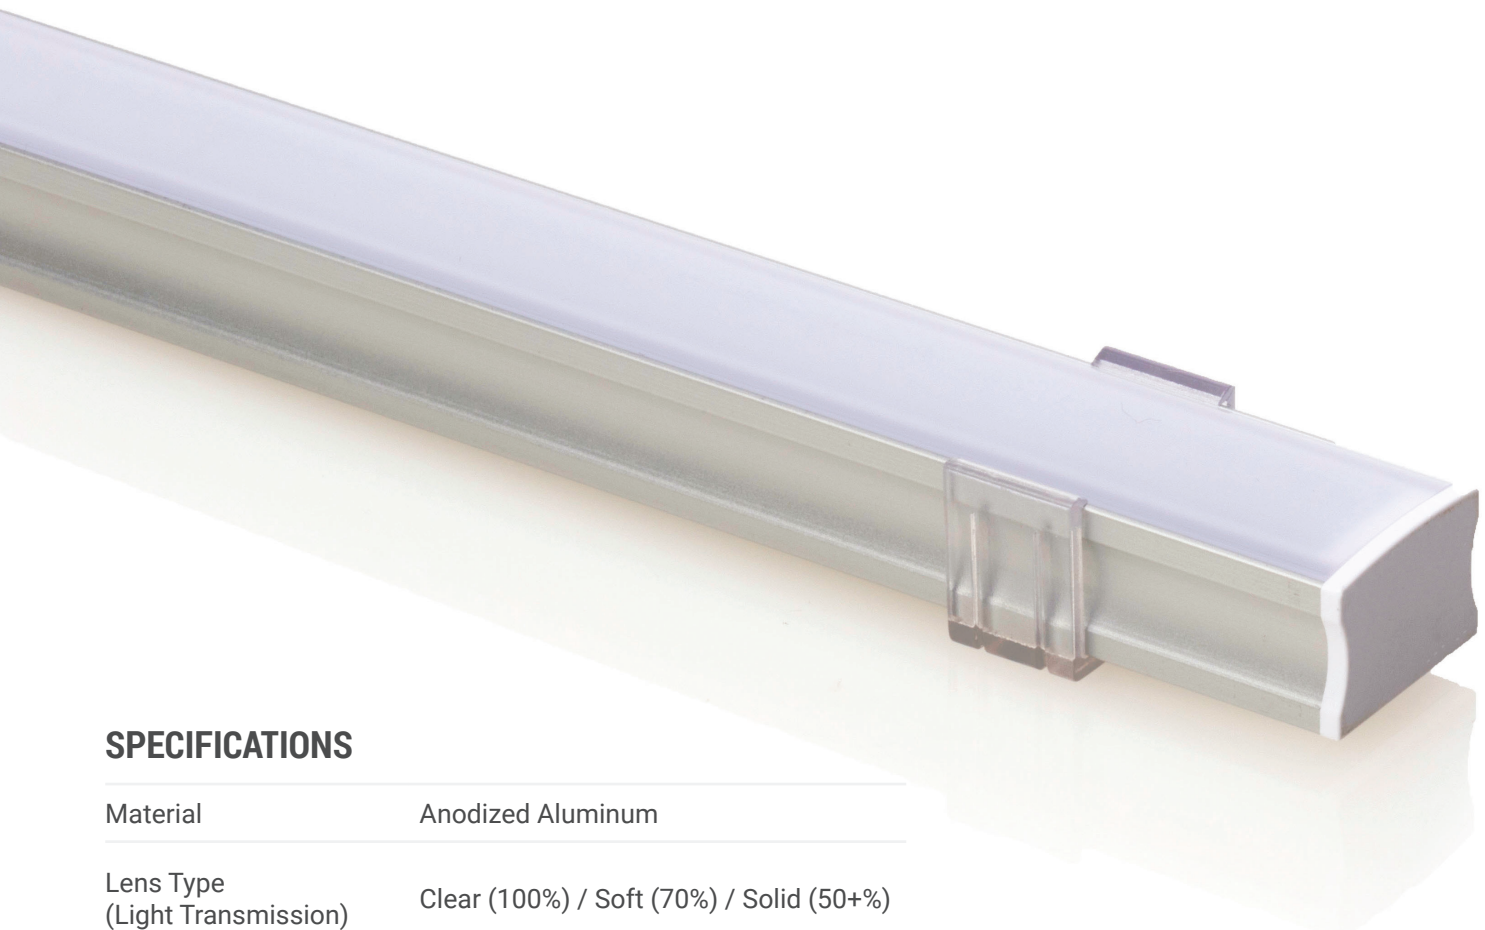

# SURFACE 2216

Nova Flex LED aluminum channels help achieve the perfect look for any application. Create a fixture, diffuse light with lenses, or add another level of protection.

Compatible with all LED ribbon excluding Design & Pro 240 IP68, Flex Line 120V and Neon.

## SPECIFICATIONS

Material	Anodized Aluminum
Lens Type (Light Transmission)	Clear (100%) / Soft (70%) / Solid (50+%)
Lighting Source Width	0.71" (18mm)
Application Type	Residential / Commercial Lighting, Indoor or Outdoor, Decorative
Available Lengths	3.28' (1M) or 6.56' (2M)
Width	0.89" (22.6mm)
Height	0.61" (15.5mm)
Inside Width	0.71" (18mm)
Lens; suitable for outdoor use with respect to exposure to ultraviolet Light and Water Exposure in accordance with UL 746C	

All channels are stocked in aluminum, additional colors available as special order