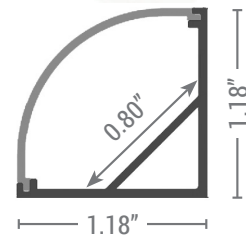

SPECIFICATIONS

Material	Anodized Aluminum
Lens Type (Light Transmission)	Clear (100%) / Soft (70%)
Lighting Source Width	0.79" (20mm)
Application Type	Residential / Commercial Lighting, Indoor or Outdoor, Decorative
Available Lengths	3.28' (1M) or 6.56' (2M)
Width	1.18" (30mm)
Height	1.18" (30mm)
Inside Width	0.80" (20.2mm)