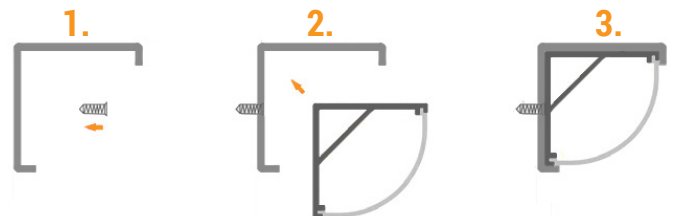

SURFACE 3030 - CURVED

Nova Flex LED aluminum channels help achieve the perfect look for any application. Create a fixture, diffuse light with lenses, or add another level of protection.

Compatible with all LED ribbon excluding Flex Line 120V and Neon.

SPECIFICATIONS

Material	Anodized Aluminum
Lens Type (Light Transmission)	Clear (100%) / Soft (70%)
Lighting Source Width	0.79" (20mm)
Application Type	Residential / Commercial Lighting, Indoor or Outdoor, Decorative
Available Lengths	3.28' (1M) or 6.56' (2M)
Width	1.18" (30mm)
Height	1.18" (30mm)
Inside Width	0.80" (20.2mm)