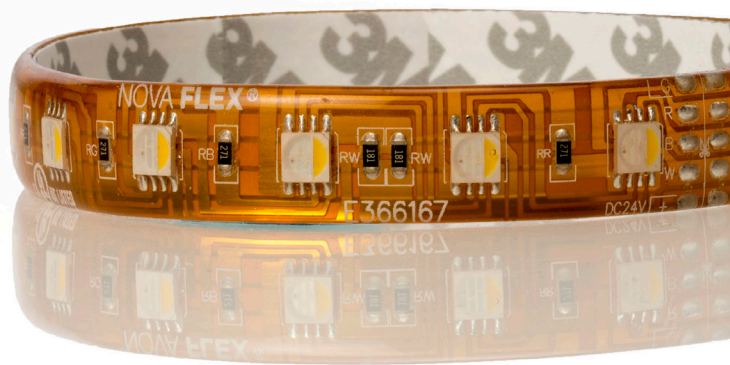

RGBW 60

Dynamic control of white as well as red, green, and blue. Nova Flex Color Changing Series is for projects that need versatile color control.

PRODUCT CODE	LUMENS/FT	EFFICACY
NF-RGBW-O-60-24V-2700K	24 - 188	12 - 70
NF-RGBW-O-60-24V-3225K	24 - 188	12 - 70
NF-RGBW-O-60-24V-6500K	24 - 188	12 - 70

Also available in IP20 and IP68

PHYSICAL

Operating Temp	-15° F to +140° F (-26° C to +60° C)
Class II Max Run	16.4 ft
CRI	80+
Cut Length	4 in
Environment	IP65
Mounting	3M Adhesive / Clips / Channels
Width	0.47 in (12 mm)
Height	0.12 in (3 mm)

ELECTRICAL

Input Voltage	24V DC
Power Consumption	9.1 w/ft
LEDs/Meter	60
Lamp Life	50,000+ hours
Wire Size	20 AWG, 4 wire
Dimming	With required controller
Certifications	UL Listed
Warranty	2 years