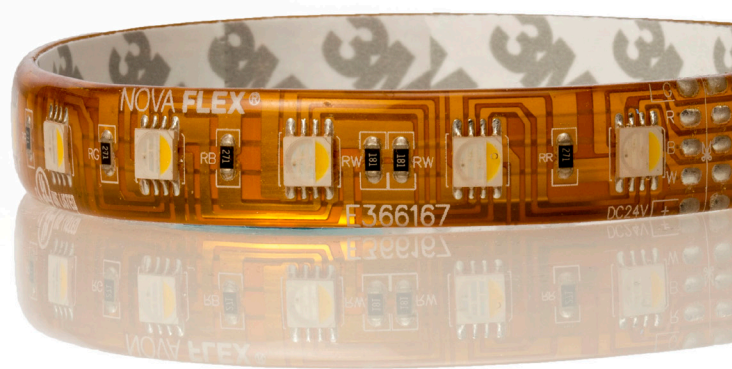

RGBW 60

Dynamic control of white as well as red, green, and blue. Nova Flex Color Changing Series is for projects that need versatile color control.

PRODUCT CODE	LUMENS/FT	EFFICACY
NF-RGBW-O-60-24V-2700K	24 - 188	12 - 70
NF-RGBW-O-60-24V-3225K	24 - 188	12 - 70
NF-RGBW-O-60-24V-6500K	24 - 188	12 - 70

Also available in IP20 and IP68

PHYSICAL

Operating Temp	-15° F to +140° F (-26° C to +60° C)
Class II Max Run	15.4 ft
CRI	80+
Cut Length	4 in
Environment	IP65
Mounting	3M Adhesive / Clips / Channels
Width	0.47 in (12 mm)
Height	0.12 in (3 mm)

ELECTRICAL

Input Voltage	24V DC
Power Consumption	5.9 w/ft
LEDs/Meter	60
Lamp Life	50,000+ hours
Wire Size	20 AWG, 4 wire
Dimming	With required controller
Certifications	UL Listed
Warranty	2 years