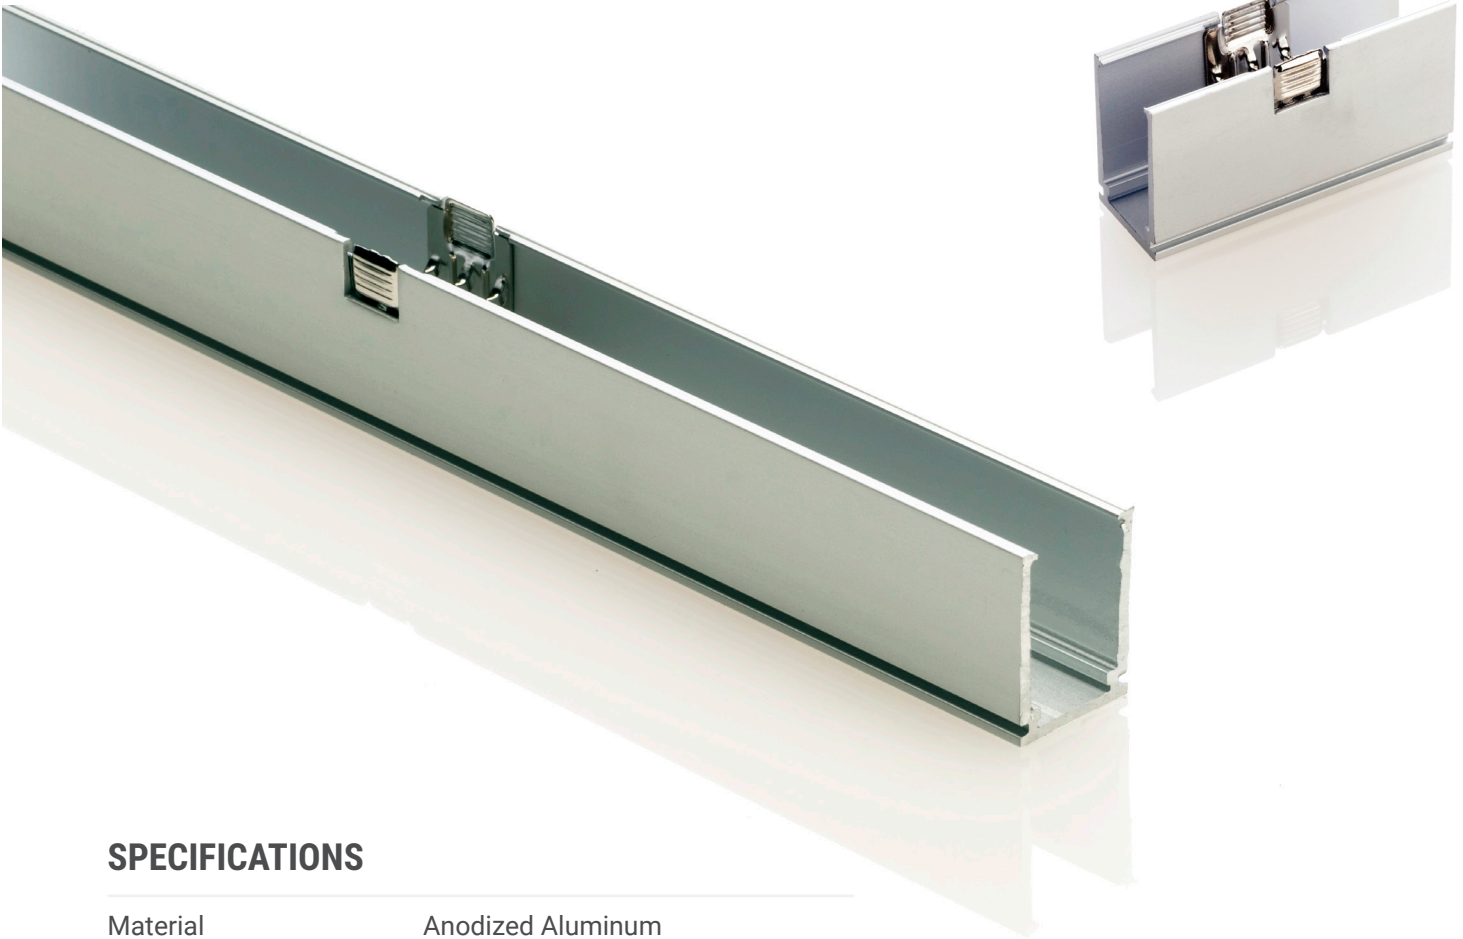

NEON ROUND FLEX CHANNEL & CLIP

Nova Flex LED channel or aluminum clip help achieve the perfect look for any application.

SPECIFICATIONS

Material	Anodized Aluminum
Channel Options	Silver
Application Type	Commercial Lighting, Signage, Outdoor or Indoor
Channel Lengths	3.28' (1M) or 6.56' (2M)
Clip Length	.02" (.50mm)
Width	0.66" (16.8mm)
Height	0.93" (23.6mm)
Inside Width	0.52" (13.3mm)