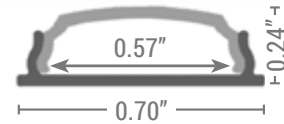

BENDABLE 1806

Nova Flex LED channels help achieve the perfect look for any application. The flexible channel can be used for commercial lighting, indoor lighting, and artistic/creative design.

Compatible with all LED ribbon excluding Design & Pro 240, IP68 Ribbon, Flex Line 120V and Neon.

SPECIFICATIONS

Material	Anodized Painting
Lens Type (Light Transmission)	Clear (100%) / Soft (70%) / Solid (50+%)
Lighting Source Width	0.51" (13mm)
Application Type	Commercial Lighting / Indoor Lighting / Artistic & Creative Design
Available Lengths	3.28' (1M) or 6.56' (2M)
Width	0.70" (18mm)
Height	0.24" (6mm)
Inside Width	0.57" (14.6mm)