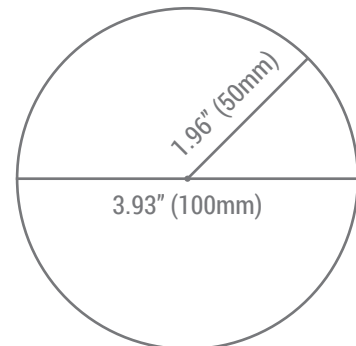

Maximum Bend Radius

Lens; suitable for outdoor use with respect to exposure to ultraviolet Light and Water Exposure in accordance with UL 746C

All channels are stocked in aluminum, additional colors available as special order