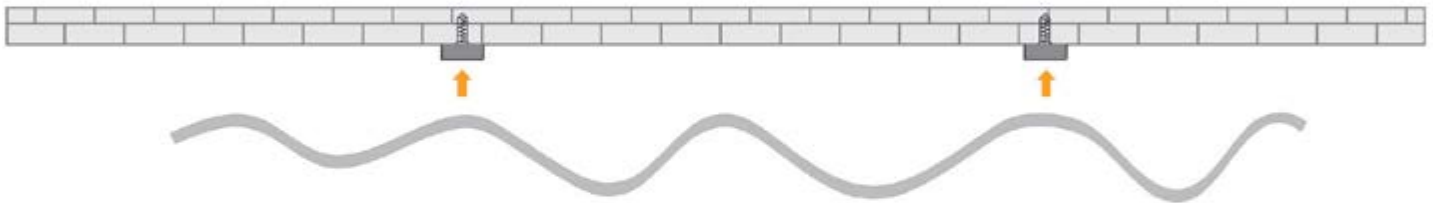

SPECIFICATIONS

Material	Anodized Painting
Lens Type (Light Transmission)	Clear (100%) / Soft (70%) / Solid (50+%)
Lighting Source Width	0.51" (13mm)
Application Type	Commercial Lighting / Indoor Lighting / Artistic & Creative Design
Available Lengths	3.28' (1M) or 6.56' (2M)
Width	0.70" (18mm)
Height	0.24" (6mm)
Inside Width	0.57" (14.6mm)

Maximum Bend Radius

Lens; suitable for outdoor use with respect to exposure to ultraviolet Light and Water Exposure in accordance with UL 746C

All channels are stocked in aluminum, additional colors available as special order

BENDABLE 1806

INSTALLATION

Step 1: Install Clips to desired location.

Step 2: Install Channel into the Clips.

Step 3: Install lights into channel.