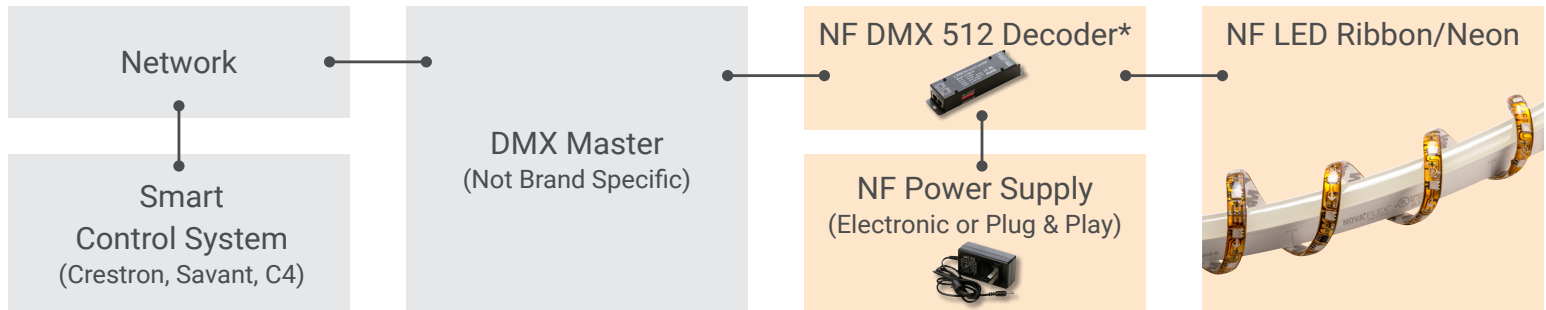

Options compatible with LED Ribbon and Neon (RGB, RGBW, Tunable White, Static White/Color)

Control 4

Crestron | Savant | C4 | Others

Options compatible with LED Ribbon and Neon (Static Color or Neon) Control 4 Only

C4 Switches: C4-APD120 or C4-FPD120

C4 Switches: C4-TV120277 or C4-TV240