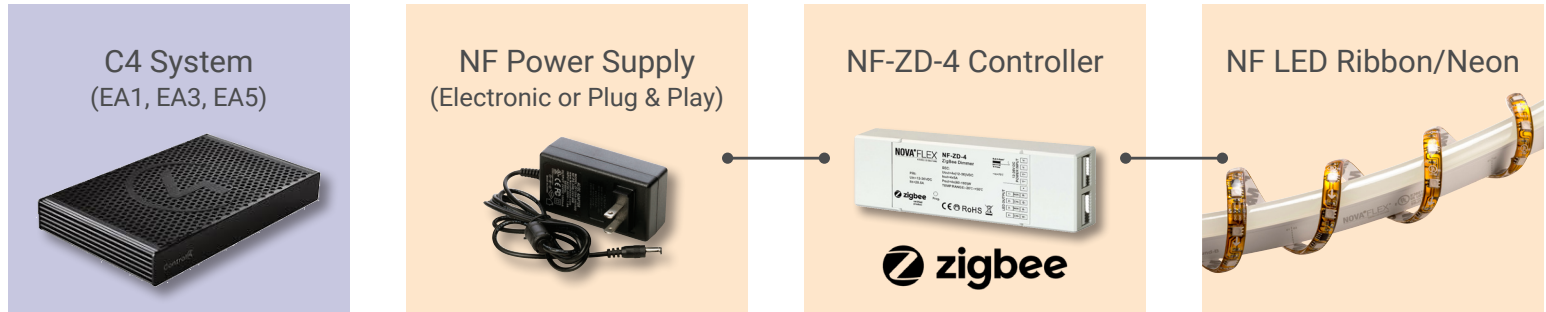

Options compatible with LED Ribbon and Neon (RGB, RGBW, Tunable White, Static White/Color)

Control 4

Crestron | Savant | C4 | Others

Options compatible with LED Ribbon and Neon (Static Color or Neon) Control 4 Only

C4 Switches: C4-APD120 or C4-FPD120

C4 Switches: C4-TV120277 or C4-TV240