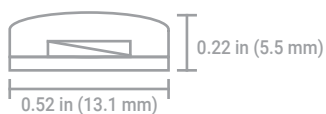

PRO 120 SERIES - IP68

This LED ribbon is great for accent applications such as coves, shelving and toe-kicks, which can be installed in both dry and wet locations.

| PRODUCT CODE | LUMENS/FT | EFFICACY |
|---------------------------|-----------|----------|
| NF-PRO-W-120-24V-2700K | 214 | 71 |
| NF-PRO-W-120-24V-3000K | 210 | 70 |
| NF-PRO-W-120-24V-3225K | 197 | 66 |
| NF-PRO-W-120-24V-4100K | 212 | 71 |
| NF/SP-PRO-W-120-24V-5500K | 208 | 69 |
| NF-PRO-W-120-24V-6200K | 177 | 59 |

Also available in IP65.

PHYSICAL

| | |
|------------------|---|
| Operating Temp | -15° F to +140° F (-26° C to +60° C) |
| Class II Max Run | 30.3 ft |
| CRI | 80+ |
| Cut Length | 2 in |
| Environment | IP68 |
| Mounting | 3M Adhesive / Clips / Channels |
| Width | 0.52 in (13.1 mm) |
| Height | 0.22 in (5.5 mm) |