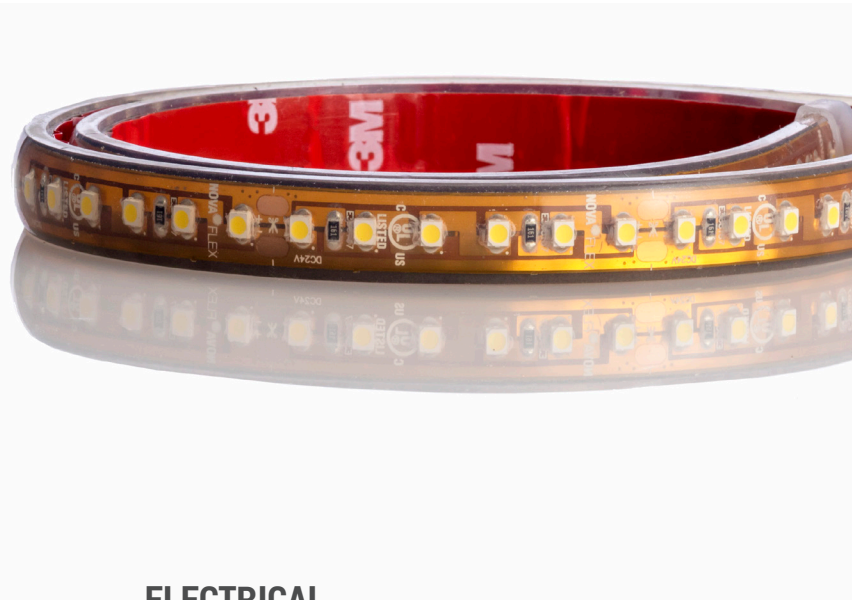

PRO 120 SERIES - IP68

This LED ribbon is great for accent applications such as coves, shelving and toe-kicks, which can be installed in both dry and wet locations.

| PRODUCT CODE | LUMENS/FT | EFFICACY |
|---------------------------|-----------|----------|
| NF-PRO-W-120-24V-2700K | 214 | 71 |
| NF-PRO-W-120-24V-3000K | 210 | 70 |
| NF-PRO-W-120-24V-3225K | 197 | 66 |
| NF-PRO-W-120-24V-4100K | 212 | 71 |
| NF/SP-PRO-W-120-24V-5500K | 208 | 69 |
| NF-PRO-W-120-24V-6200K | 177 | 59 |

Also available in IP65.

PHYSICAL

| | |
|------------------|---|
| Operating Temp | -15° F to +140° F (-26° C to +60° C) |
| Class II Max Run | 30.3 ft |
| CRI | 80+ |
| Cut Length | 2 in |
| Environment | IP68 |
| Mounting | 3M Adhesive / Clips / Channels |
| Width | 0.52 in (13.1 mm) |
| Height | 0.22 in (5.5 mm) |

ELECTRICAL

| | |
|-------------------|----------------|
| Input Voltage | 24V DC |
| Power Consumption | 3.0 w/ft |
| LEDs/Meter | 120 |
| Lamp Life | 50,000+ hours |
| Wire Size | 20 AWG, 2 wire |
| Dimming | MLV / 0-10V |
| Certifications | UL Listed |
| Warranty | 2 years |