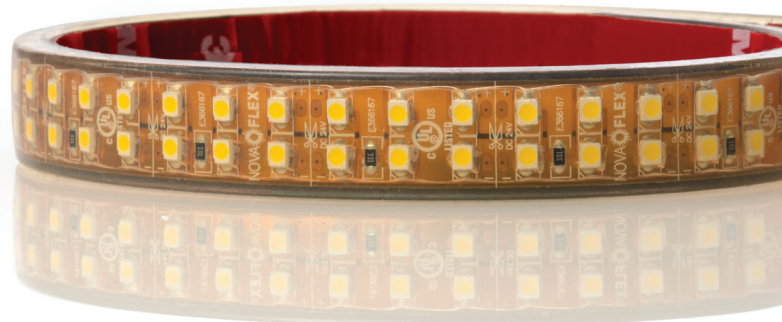

PRO 240 SERIES - IP68

This LED ribbon is great for accent applications such as coves, shelving and toe-kicks, which can be installed in both dry and wet locations.

PRODUCT CODE	LUMENS/FT	EFFICACY
NF/SP-PRO-W-240-24V-2700K	384	65
NF/SP-PRO-W-240-24V-3000K	368	62
NF/SP-PRO-W-240-24V-3225K	417	71
NF/SP-PRO-W-240-24V-4100K	421	71
NF/SP-PRO-W-240-24V-5500K	407	69
NF/SP-PRO-W-240-24V-6200K	358	61

Also available in IP65.

PHYSICAL

Operating Temp	-15° F to +140° F (-26° C to +60° C)
Class II Max Run	15.4 ft
CRI	80+
Cut Length	1 in
Environment	IP68
Mounting	3M Adhesive / Clips / Channels
Width	0.71 in (18 mm)
Height	0.28 in (7 mm)

ELECTRICAL

Input Voltage	24V DC
Power Consumption	5.9 w/ft
LEDs/Meter	240
Lamp Life	50,000+ hours
Wire Size	20 AWG, 2 wire
Dimming	MLV / 0-10V
Certifications	UL Listed
Warranty	2 years