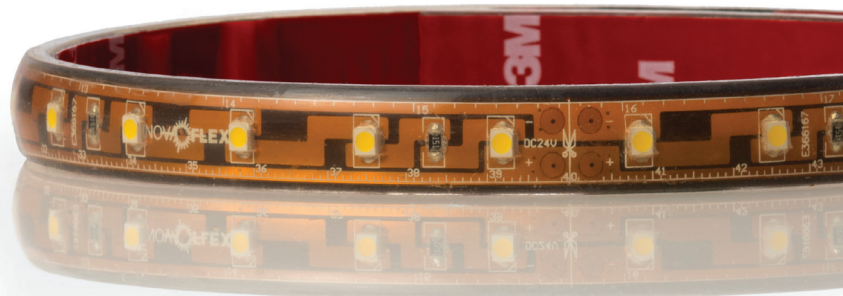

PRO 60 SERIES - IP68

This LED ribbon is great for accent applications such as coves, shelving and toe-kicks, which can be installed in both dry and wet locations.

PRODUCT CODE	LUMENS/FT	EFFICACY
NF/SP-PRO-W-60-24V-2700K	94	63
NF/SP-PRO-W-60-24V-3000K	115	77
NF/SP-PRO-W-60-24V-3225K	103	69
NF/SP-PRO-W-60-24V-4100K	101	67
NF/SP-PRO-W-60-24V-5500K	92	61
NF/SP-PRO-W-60-24V-6200K	90	60

Also available in IP65.

PHYSICAL

Operating Temp	-15° F to +140° F (-26° C to +60° C)
Class II Max Run	49 ft
CRI	80+
Cut Length	4 in
Environment	IP68
Mounting	3M Adhesive / Clips / Channels
Width	0.52 in (13.1 mm)
Height	0.22 in (5.5 mm)

ELECTRICAL

Input Voltage	24V DC
Power Consumption	1.5 w/ft
LEDs/Meter	60
Lamp Life	50,000+ hours
Wire Size	20 AWG, 2 wire
Dimming	MLV / 0-10V
Certifications	UL Listed
Warranty	2 years