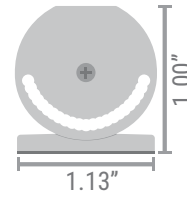

UNIVERSAL ADJUSTABLE CLIP

NOVA FLEX®

Physical

Material	Stainless Steel
Adjustable Angles	0 / 15 / 30 / 45 / 60 / 75 / 90
Color	Silver NF-CH-UNV-CLIP/ADJ

Compatible With

Angled 1919	Recessed 2515
Angled 1919U	Recessed 4540
Angled 3030 CR	Recessed 6017
Angled 3030 SQ	Universal 2217
Bendable 1806	Flex Line Self-Locking
Bendable 3916	Channel & Clip
Surface 1707	
Surface 1813	
Surface 2216	
Surface 3525	
Surface 4517	