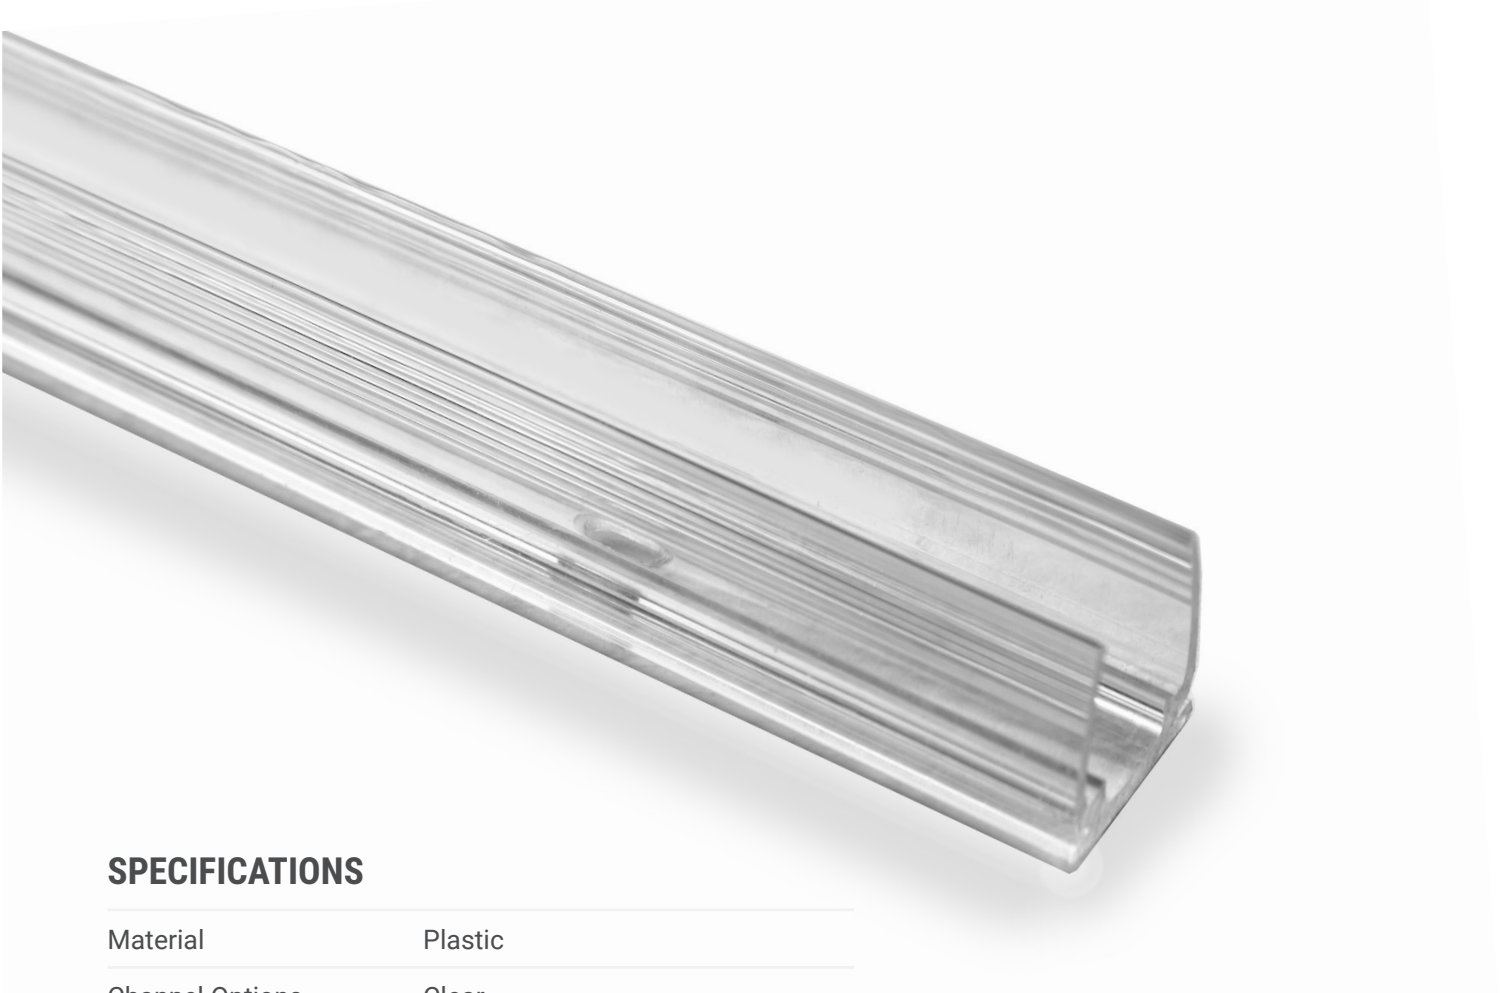

AQUEOUS NEON CHANNEL

Our Aqueous Neon channel is designed to create a seamless look for your submersible/inhabitable projects.

SPECIFICATIONS

Material	Plastic
Channel Options	Clear
Application Type	Commercial Lighting, Signage, Outdoor or Indoor
Channel Lengths	3.28' (1M)
Width	0.79" (20.0mm)
Height	0.93" (23.5mm)
Inside Width	0.59" (15.0mm)