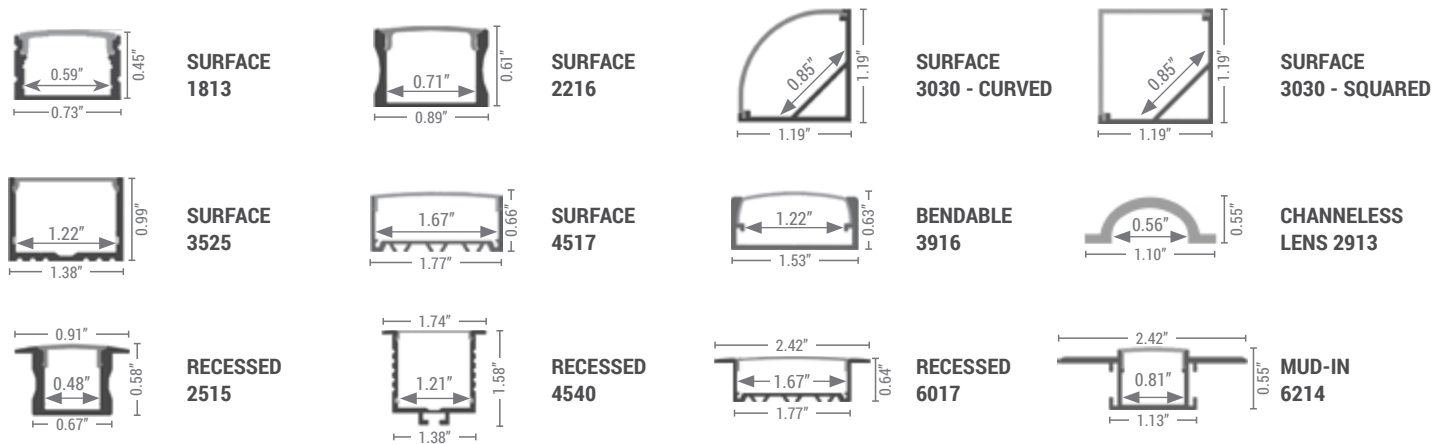

CHANNEL COMPATIBILITY

All channels available in aluminum, additional colors available as special order. Refer to website for IP68 compatibility.

CHANNEL OPTIONS THAT FIT DESIGN (64, 128, 160) H2, PRO (60, 120) & STATIC COLOR (60,120)

CHANNEL OPTIONS THAT FIT ALL LED RIBBON

120V & NEON CHANNELS