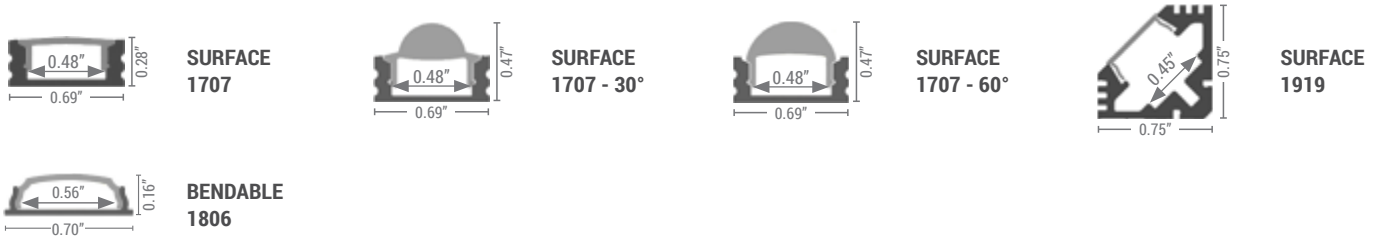

CHANNEL COMPATIBILITY

All channels available in aluminum, additional colors available as special order. Refer to website for IP68 compatibility.

CHANNEL OPTIONS THAT FIT DESIGN (64, 128, 160) H2, PRO (60, 120) & STATIC COLOR (60,120)

CHANNEL OPTIONS THAT FIT ALL LED RIBBON

120V & NEON CHANNELS