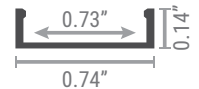

Adjustable Clip
Angles: 0°/15°/30°/45°/60°/75°/90°
NF-CH-UNV-CLIP/ADJ