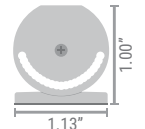

## Mounting Options

Direct Mount

Mount with Clips  
NF-CH-1806-CLIP

Adjustable Clip  
Angles: 0°/15°/30°/45°/60°/75°/90°  
NF-CH-UNV-CLIP/ADJ