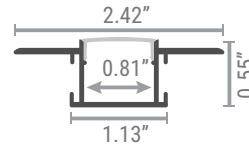

MUD IN 6214 CHANNEL

NOVA[®]FLEX[®]

Height with Lens 0.58"

Physical

Material	Anodized Aluminum
Length	2M**
Channel Options [Light Loss]	Silver [10%] Black [20%] White [0%]
Lens Options [Light Transmission]	Clear [92%] Soft [78%] Solid [50%] Black [25%]

Lenses are suitable for outdoor use with respect to exposure to ultraviolet light and water exposure in accordance with UL 746C. Every 2M of channel comes with 4 mounting clips and two end caps, one with a hole and one solid.