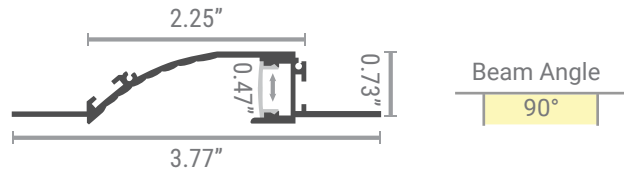

## Physical

Material	Anodized Aluminum
Length	2M**
Channel Options [Light Loss]	Silver [10%] Black [20%] White [0%]
Lens Options [Light Transmission]	Clear [92%] Soft [78%] Solid [50%] Black [25%]

Lenses are suitable for outdoor use with respect to exposure to ultraviolet light and water exposure in accordance with UL 746C.