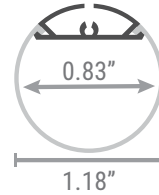

SUSPENDED 3030 CHANNEL

NOVA FLEX[®]

Beam Angle

Physical

Material	Anodized Aluminum
Length	2M**
Channel Options [Light Loss]	Silver [10%] Black [20%] White [0%]
Lens Options [Light Transmission]	Clear [92%] Soft [78%] Solid [50%] Black [25%]