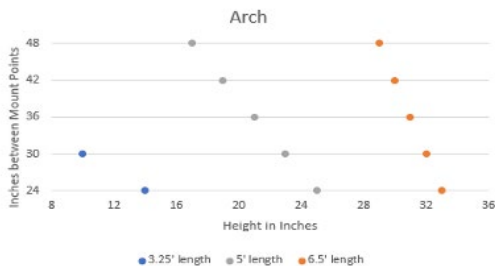

Reference Information

Estimated total footage

Where will it be installed?

What is the intention for this fixture?
(i.e. decorative fixture, or accent lighting, or ...)

Other helpful info?

Do you have a target receipt date?
(note, this product is make to order, 7-9 week lead time)

The graph below shows approximate correlation between total neon length and height of arch

Reference Information

Estimated total footage

Where will it be installed?

What is the intention for this fixture?