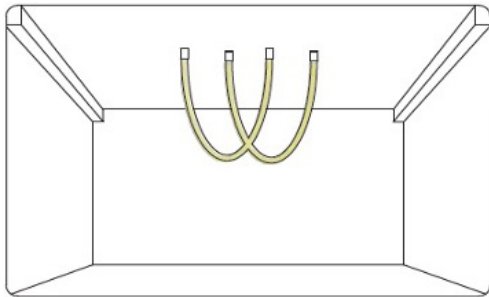

Reference Information

Estimated total footage

Where will it be installed?

What is the intention for this fixture?
(i.e. decorative fixture, or accent lighting, or ...)

Other helpful info?

Do you have a target receipt date?
(note, this product is make to order, 7-9 week lead time)

The graph below shows approximate correlation between total neon length and height of arch

Reference Information

Estimated total footage

Where will it be installed?

What is the intention for this fixture?