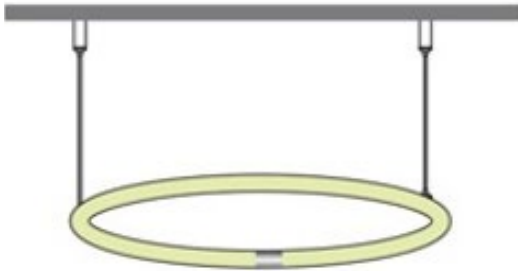

The graph below shows approximate correlation between total neon length and height of arch

Reference Information

Estimated total footage

Where will it be installed?

What is the intention for this fixture?

(i.e. decorative fixture, or accent lighting, or ...)

Other helpful info?

Do you have a target receipt date?

(note, this product is make to order, 7-9 week lead time)

Circular | Suspended

	NF/SP-NEON-O-360-24V-2200K			
	NF/SP-NEON-O-360-24V-2700K			
	NF/SP-NEON-O-360-24V-3000K	NF/SP-NEON-O-360-24V-R		
	NF/SP-NEON-O-360-24V-4000K	NF/SP-NEON-O-360-24V-G		
	NF/SP-NEON-O-360-24V-5700K	NF/SP-NEON-O-360-24V-B	NF/SP-NEON-O-360-24V-TN	NF/SP-NEON-O-360-24V-RGB
	STATIC WHITE	STATIC COLORS	TUNABLE	RGB
Cut Marks	.47"	1.64"	2.46"	1.97"
Min Lengths	3.28'	3.28'	3.28'	3.28'
Max Lengths	16.4'	16.4'	16.4'	16.4'
Lead Wire Exit Point	From side of neon (then can be run parallel to a suspension wire)			
MOQ	20'			
Diameter <i>see table below</i>				
Suspension Wire Length				
Quantity				

Table below shows approximate correlation between desired diameter of circle and required length of neon

Approximate Diameter Desired	Closest Cut Length				Number of Suspension Wires Included
	Static White	Static Color	Tunable	RGB	
1'	39.58"	39.36"	39.36"	39.40"	2
2'	75.20"	75.44"	76.26"	74.86"	3
3'	113.27"	113.16"	113.16"	112.29"	3
4'	150.87"	150.88"	150.06"	151.69"	4
5'	188.47"	188.6"	189.42"	189.12"	4