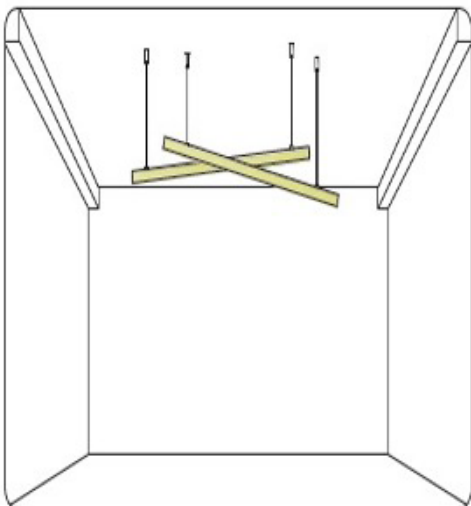

Vertical Ceiling | Horizontal Straight Suspended

	NF/SP-NEON-O-360-24V-2200K			
	NF/SP-NEON-O-360-24V-2700K			
	NF/SP-NEON-O-360-24V-3000K	NF/SP-NEON-O-360-24V-R		
	NF/SP-NEON-O-360-24V-4000K	NF/SP-NEON-O-360-24V-G		
	NF/SP-NEON-O-360-24V-5700K	NF/SP-NEON-O-360-24V-B	NF/SP-NEON-O-360-24V-TN	NF/SP-NEON-O-360-24V-RGB
	STATIC WHITE	STATIC COLORS	TUNABLE	RGB
Cut Marks	.47"	1.64"	2.46"	1.97"
Max Lengths	16.4'	8'	8'	8'
Lead Wire Exit Point	From one side, either oriented to side/parallel to neon, or upwards/to ceiling [Please specify your requirement]			
MOQ	20'			
Fixture Length				
Suspension Wire Length				
Quantity				

Reference Information

Estimated total footage

Where will it be installed?

What is the intention for this fixture?
(i.e. decorative fixture, or accent lighting, or ...)

Other helpful info?

Do you have a target receipt date?
(note, this product is make to order, 7-9 week lead time)