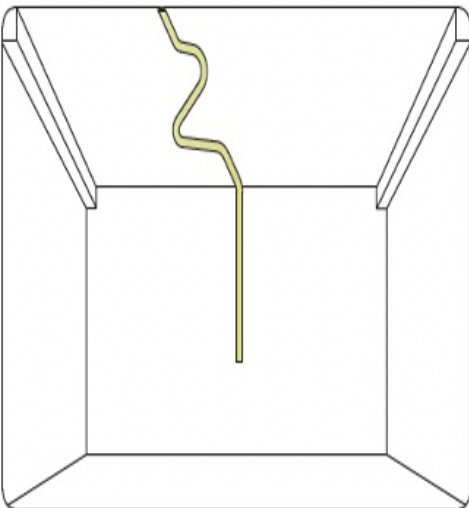

Surface Mount

	NF/SP-NEON-O-360-24V-2200K			
	NF/SP-NEON-O-360-24V-2700K			
	NF/SP-NEON-O-360-24V-3000K	NF/SP-NEON-O-360-24V-R		
	NF/SP-NEON-O-360-24V-4000K	NF/SP-NEON-O-360-24V-G		
	NF/SP-NEON-O-360-24V-5700K	NF/SP-NEON-O-360-24V-B	NF/SP-NEON-O-360-24V-TN	NF/SP-NEON-O-360-24V-RGB
	STATIC WHITE	STATIC COLORS	TUNABLE	RGB
Cut Marks	.47"	1.64"	2.46"	1.97"
Max Lengths	16.4'	16.4'	16.4'	16.4'
Lead Wire Exit Point	From one side, either oriented to side/parallel to neon, or to back/towards wall (please specify your requirement)			
MOQ	20'			
Length				
Quantity				

Reference Information

Estimated total footage

Where will it be installed?

What is the intention for this fixture?
(i.e. decorative fixture, or accent lighting, or ...)

Other helpful info?

Do you have a target receipt date?
(note, this product is make to order, 7-9 week lead time)