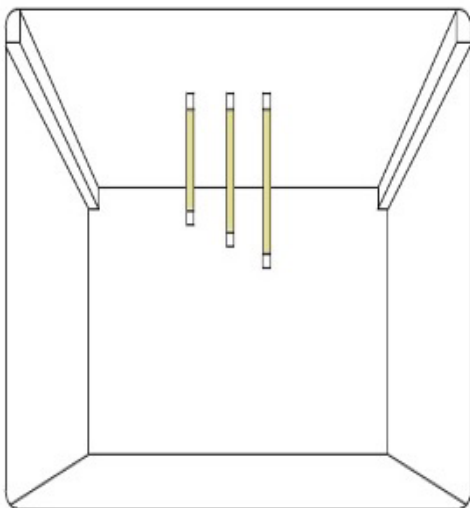

Vertical Ceiling | Surface Mount

	NF/SP-NEON-O-360-24V-2200K			
	NF/SP-NEON-O-360-24V-2700K			
	NF/SP-NEON-O-360-24V-3000K	NF/SP-NEON-O-360-24V-R		
	NF/SP-NEON-O-360-24V-4000K	NF/SP-NEON-O-360-24V-G		
	NF/SP-NEON-O-360-24V-5700K	NF/SP-NEON-O-360-24V-B	NF/SP-NEON-O-360-24V-TN	NF/SP-NEON-O-360-24V-RGB
	STATIC WHITE	STATIC COLORS	TUNABLE	RGB
Cut Marks	.47"	1.64"	2.46"	1.97"
Max Lengths	16.4'	16.4'	16.4'	16.4'
Lead Wire Exit Point	Top end cap (flush to ceiling) allows for exit through top, or through side			
MOQ	20'			
Length				
Quantity				